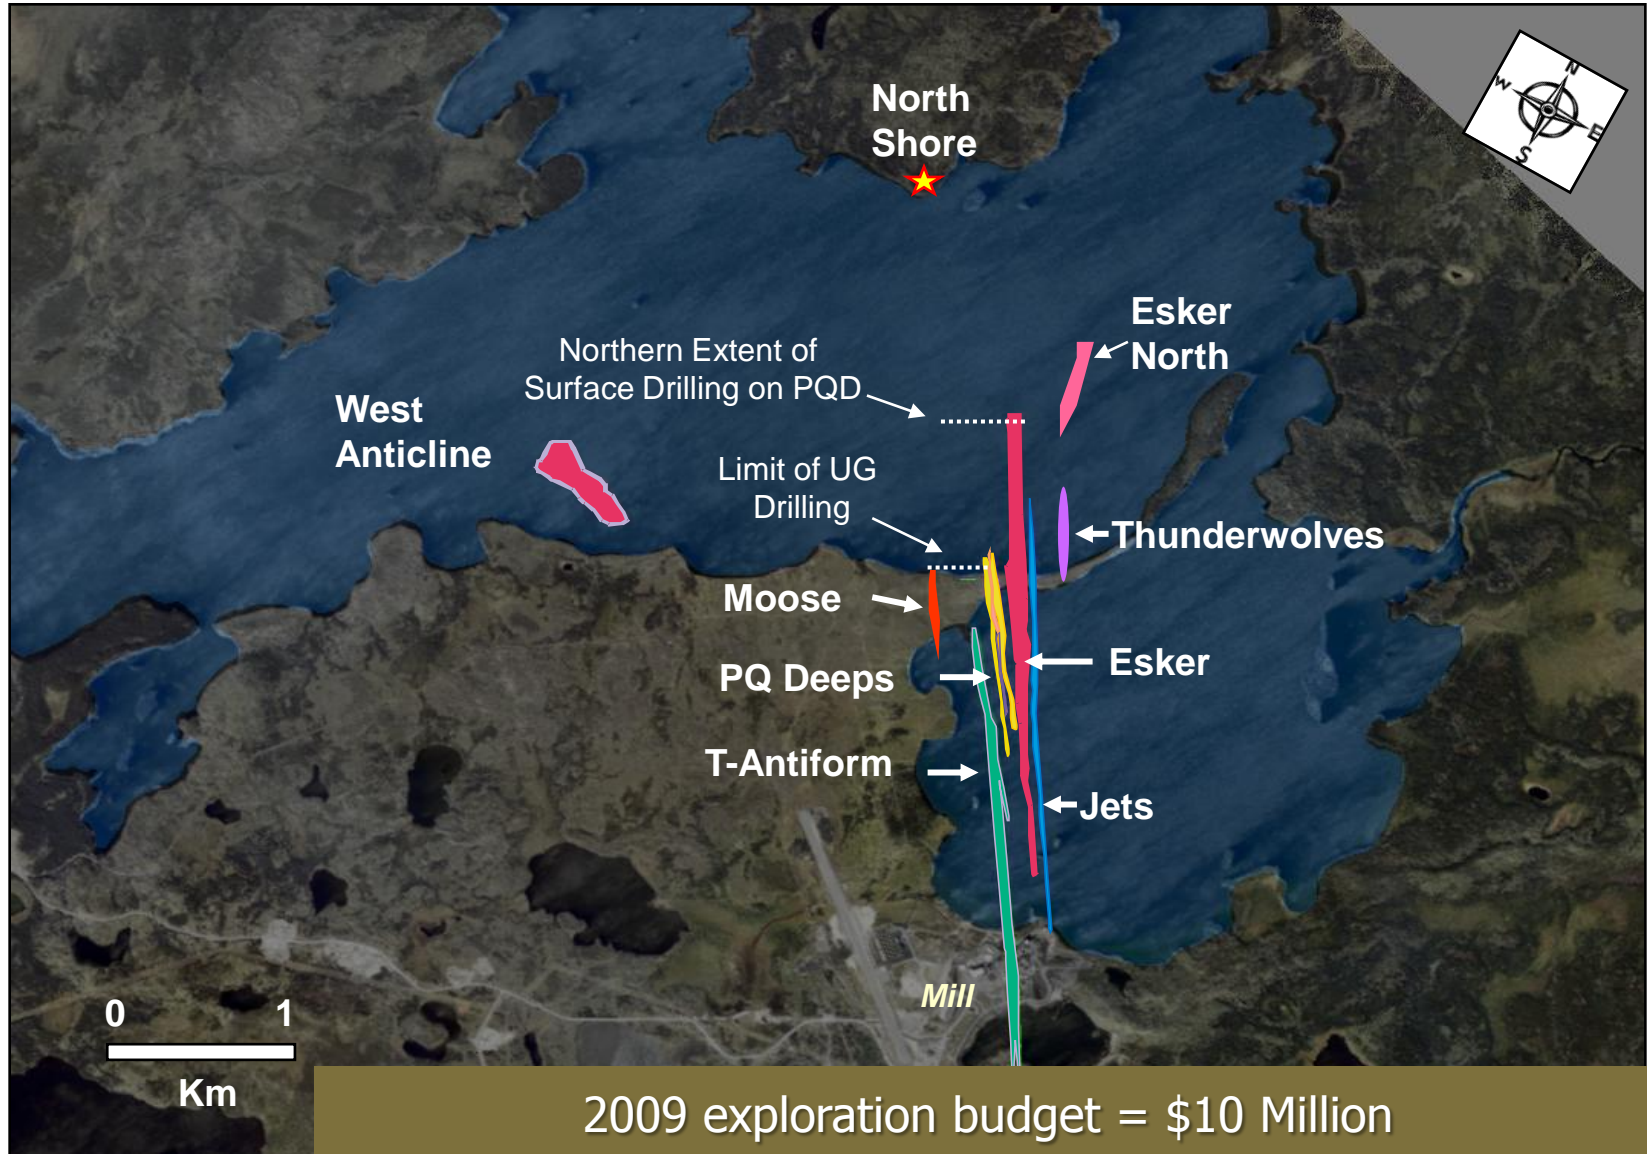

Musselwhite

Significant Exploration Potential

2009 exploration budget = \$10 Million

Musselwhite

Significant Exploration Potential